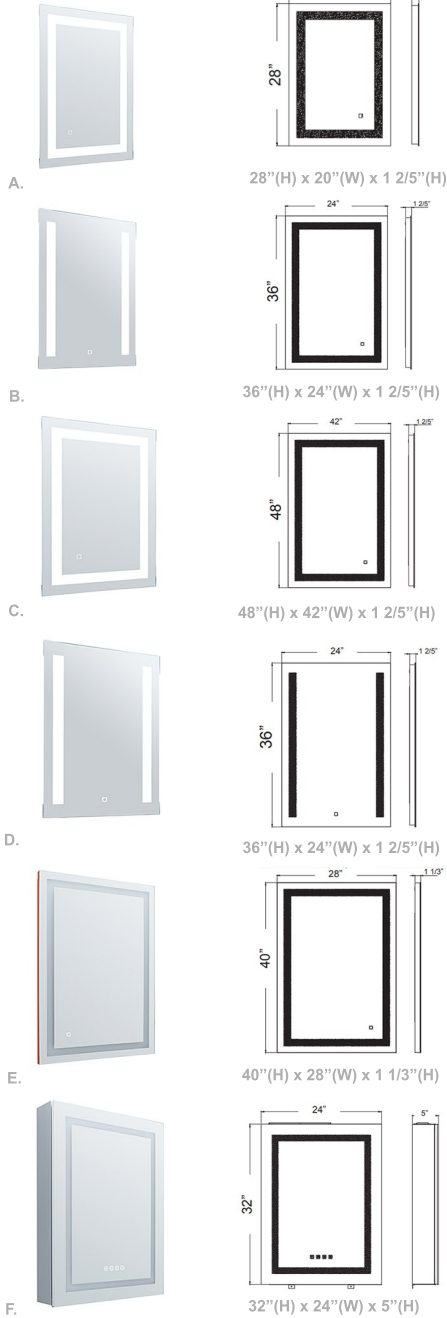

LED Mirrors and Cabinet

Wattage

31W / 35W / 44W / 48W

Voltage Input

120V AC
60Hz

Efficacy

70 LPW

Lighting

Touch Sensor Switch
Brightness & CCT Touch Buttons

Finish

Aluminum Frame
Frontlit Bar Pattern

Color Temperatures

Features

Catalog No.	Fig.	Catalog No.	Fig.
LMIR-18-2028-MCT-DF	A.	LMIR-36-2436-MCT-DF	D.
LMIR-18-2436-MCT-DF	B.	LMIR-36-4842-MCT-DF	C.
LMIR-18-4842-MCT-DF	C.	LMIR-54-2840-MCT-DF	E.
LMIR-36-2028-MCT-DF	B.	LMIR-MC18-2432-MCT-DF	F.